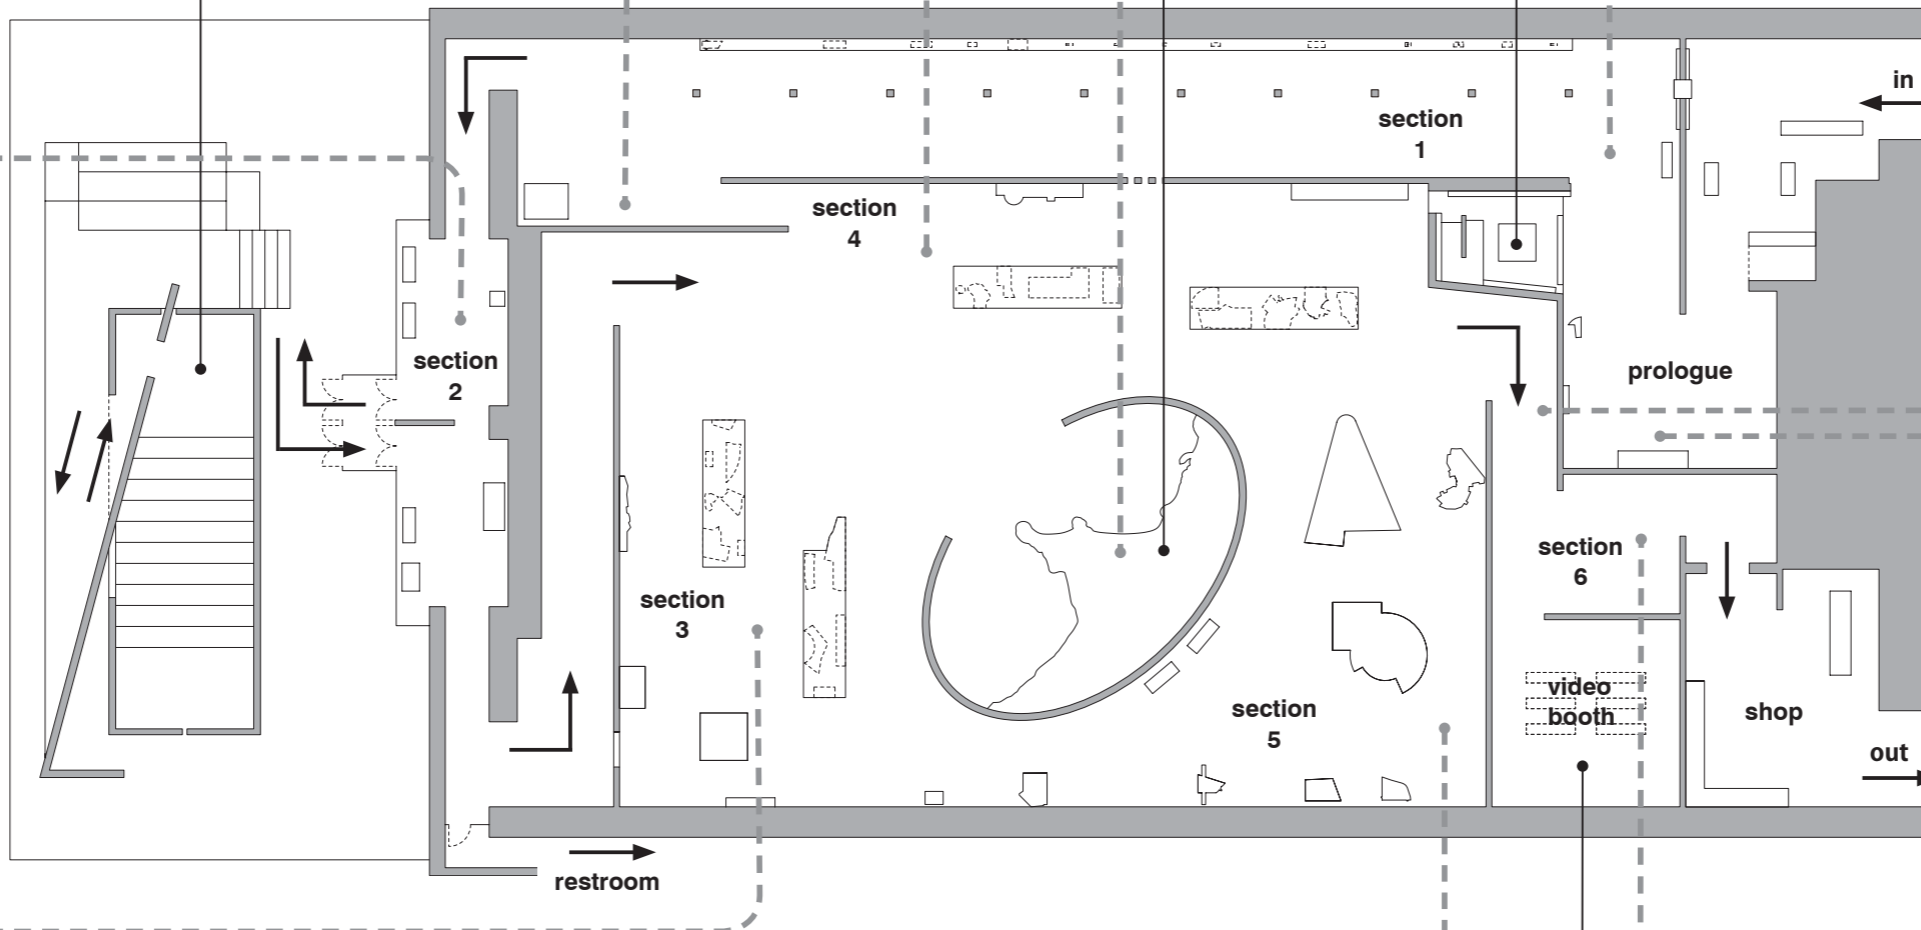

1. Nakanoshima Project II - Space Strata (proposal)
2. Nakanoshima Children's Library Project (proposal)
3. Shibuya Project (proposal)
4. GALLERIA [akka]
5. COLLEZIONE
6. TIME'S I + II
7. Theater in the Rock, Oya (proposal)
8. Shiba Ryotaro Memorial Museum
9. GENESIS MUSEUM (in progress)
10. Roberto Garza Sada Center, University of Monterrey
11. Abu Dhabi Maritime Museum (proposal)
12. Tokyu Toyoko-Line Shibuya Station
13. Tokyu Oimachi-Line Kaminoge Station
14. 21_21 DESIGN SIGHT
15. Sacred Heart School, 100th Anniversary Hall
16. Interfaculty Initiative in Information Studies Fukutake Hall, The University of Tokyo
17. Omotesando Hills
18. BIGI Aobadai (in progress)
19. Shanghai Poly Grand Theater
20. Aurora Museum
21. Liangzhu Village Cultural Art Center

section 5 BUILDING UPON WHAT EXISTS, CREATING THAT WHICH DOES NOT EXIST

73. Nakanoshima Project II - Urban Egg (proposal)	80. François Pinault Foundation for Contemporary Art (proposal)
74. Tate Gallery of Modern Art International Design Competition (proposal)	81. Palazzo Grassi
75. Oyamazaki Villa Museum	81a. Teatrino
76. FABRICA (Benetton Communication Research Center)	82. Punta della Dogana
77. International Library of Children's Literature	83. Bourse de Commerce (in progress)
78. Stone Sculpture Museum	
79. Kitakaro Sapporo Honkan	

Projects in Naoshima installation
4 minutes 30 seconds

Replica of Tadao Ando's Workplace

Open-Air Exhibition Area:
Replica of the Church of the Light

prologue

1. Self-Education, World Tour
2. Chronicles of Tadao Ando's Atelier
3. Atelier in Oyodo I
4. Atelier in Oyodo II

84. Recent Works
  84a. Anno Mitsumasa Museum
  84b. Osaka Shoko Shinkin Bank
  84c. Sunainosato Tenshinan (in progress)
  84d. Garyozan Anyoin Temple (in progress)
  84e. Xinhua Redstar Landmark (in progress)
  84f. Ganso Dream World (in progress)
  84g. He Art Museum (in progress)

section 6 NURTURING

1. Rockfield Shizuoka Factory
2. Projects in International Pacific University (in progress)
3. Projects in Sengawa

video booth:
Another Work by Ando - Power to Continue
5 minutes 46 seconds